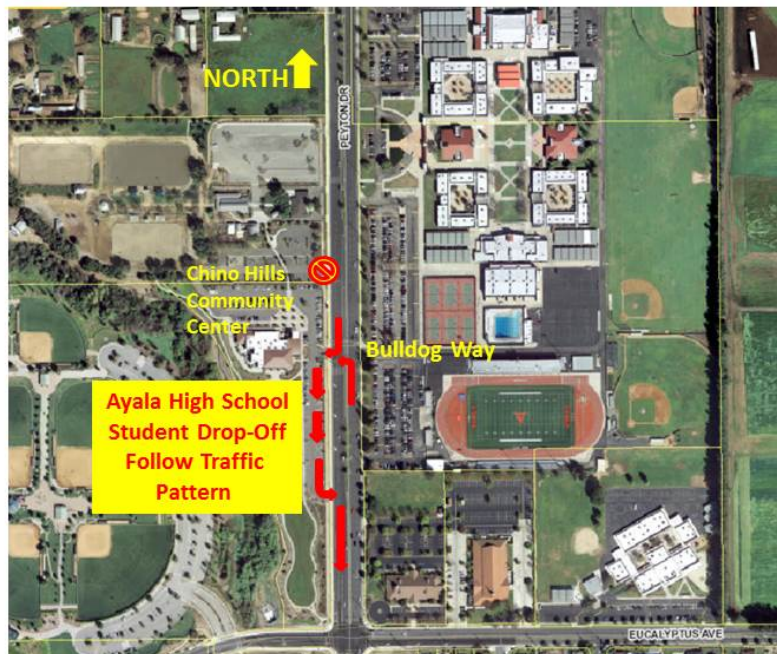

Press Release

PR18 – 082

14000 City Center Drive, Chino Hills, CA 91709

CONTACT: Denise Cattern
Ph: (909) 364-2615

Valerie McClung
Ph: (909) 364-2618

DATE: August 7, 2018

AYALA HIGH SCHOOL STUDENT DROP-OFF ZONE AT CHINO HILLS COMMUNITY CENTER

Chino Hills, CA – The Chino Hills Community Center parking lot at 14250 Peyton Drive may be used for Ayala High School student drop-off. Motorists will be required to enter the parking lot at Bulldog Way, then turn left to the southern parking lot before dropping off students. Staff will provide direction to motorists during the first few weeks of school. All motorists must exit south on Peyton Drive, no exceptions. Safety will be enhanced if motorists follow this one-way traffic flow during drop-off and pick-up periods. Student drop off is not allowed anywhere on Peyton Drive.

 = No Entry

#####