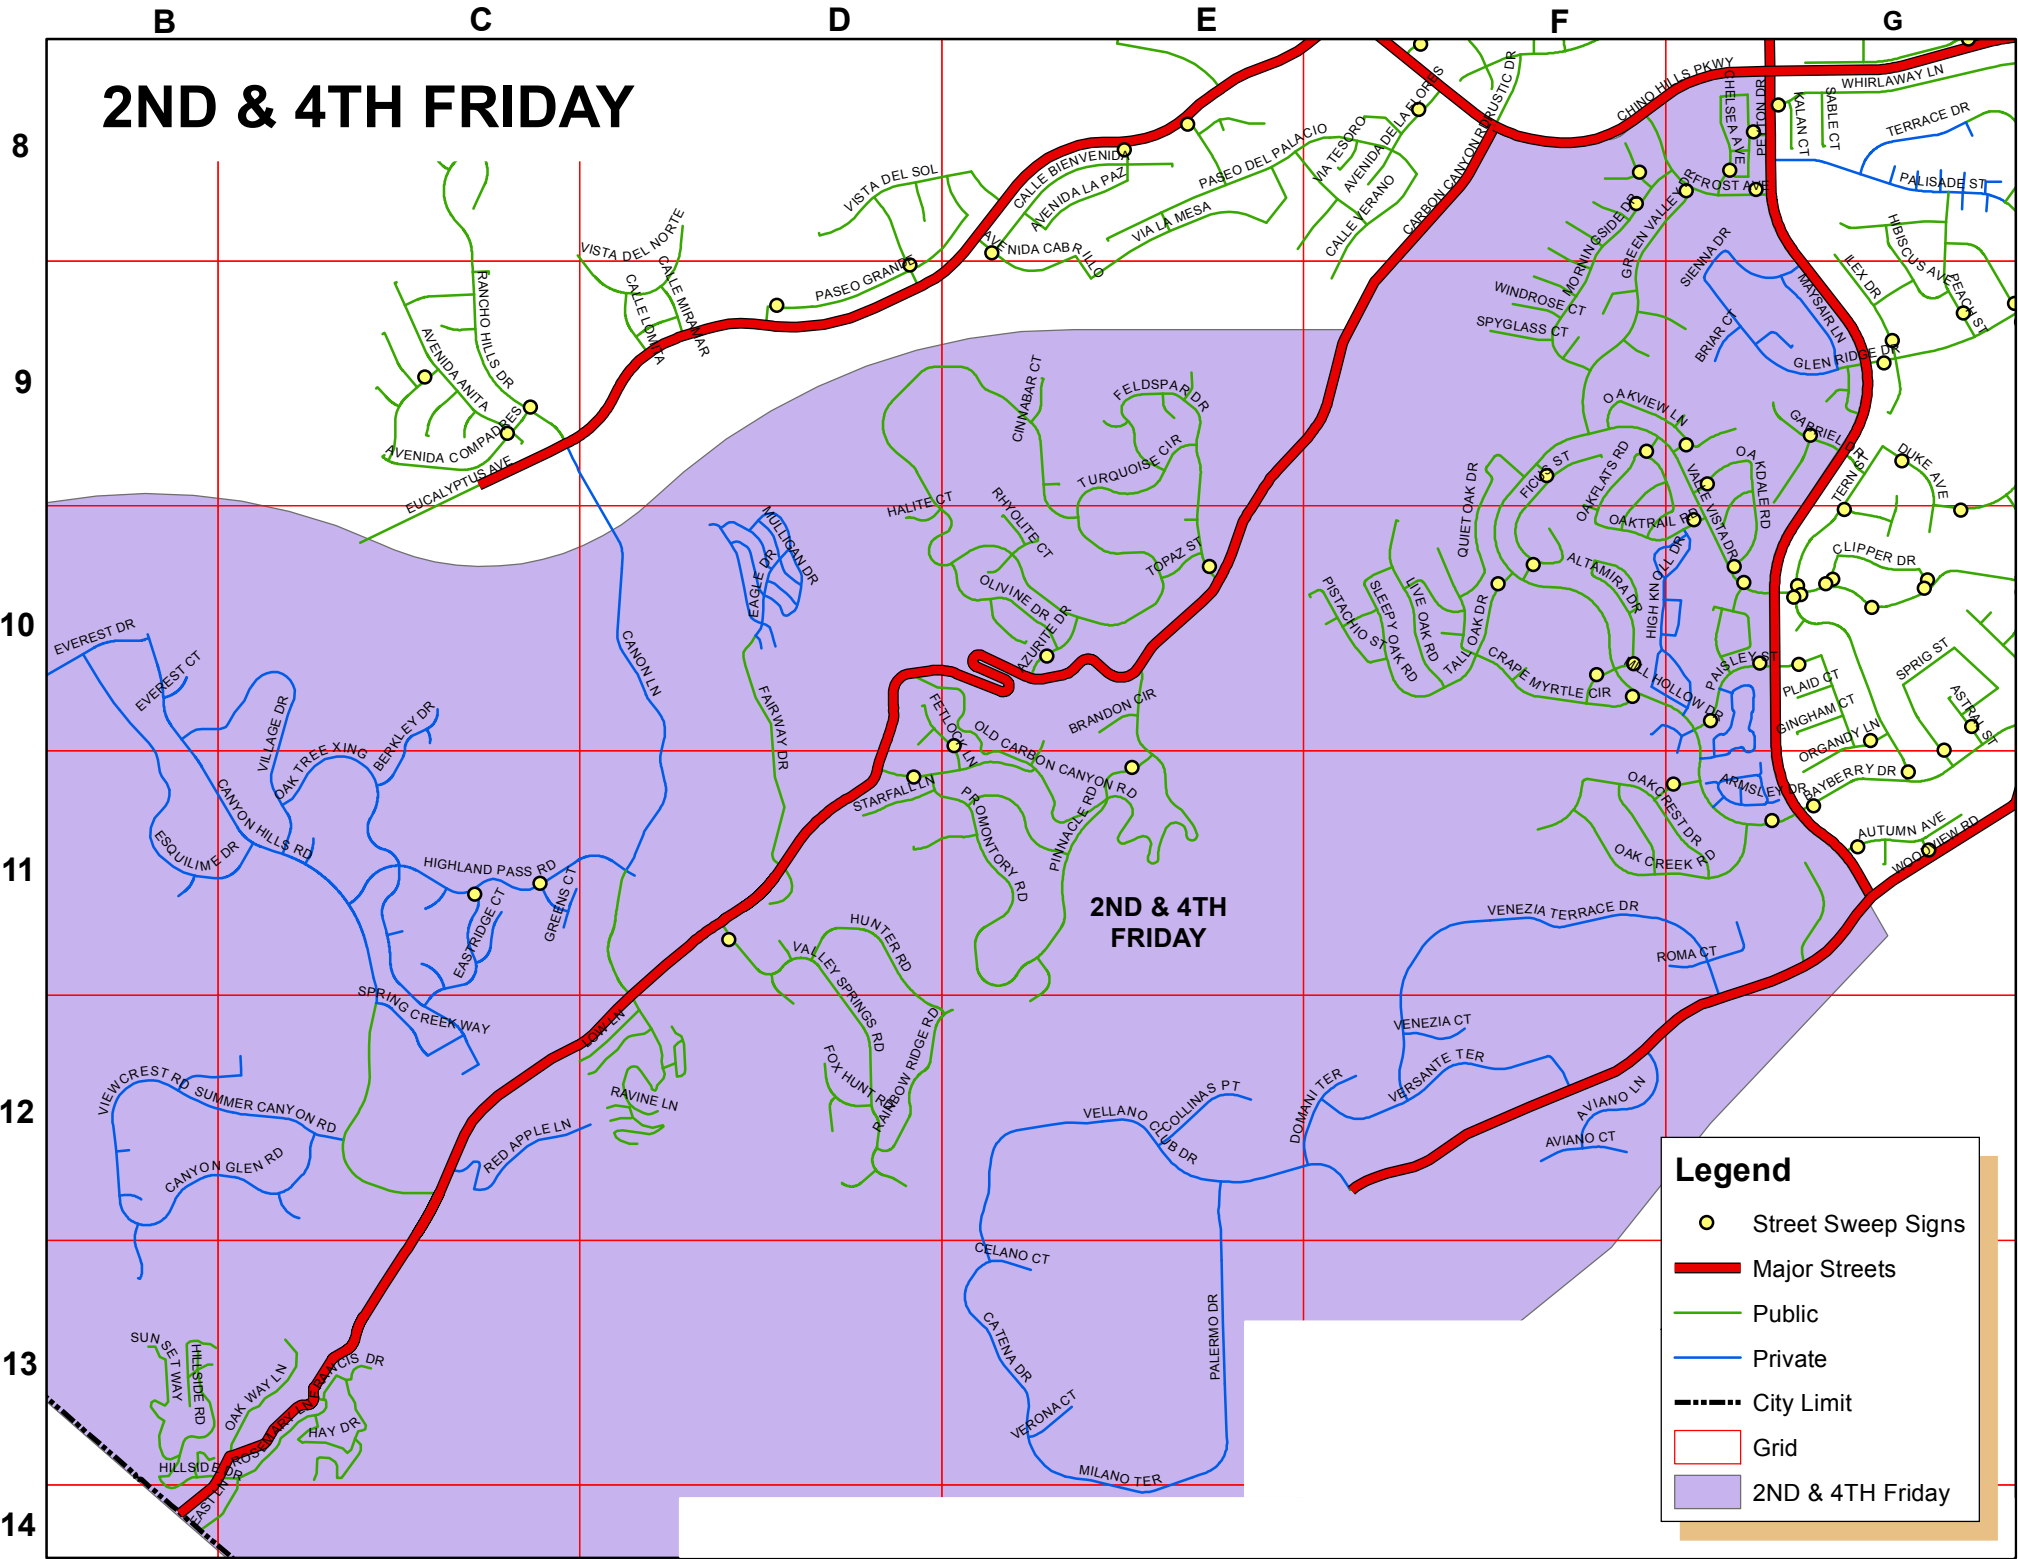

# 2ND & 4TH FRIDAY

2ND & 4TH  
FRIDAY

**Legend**

- Street Sweep Signs
- Major Streets
- Public
- Private
- City Limit
- Grid
- 2ND & 4TH Friday